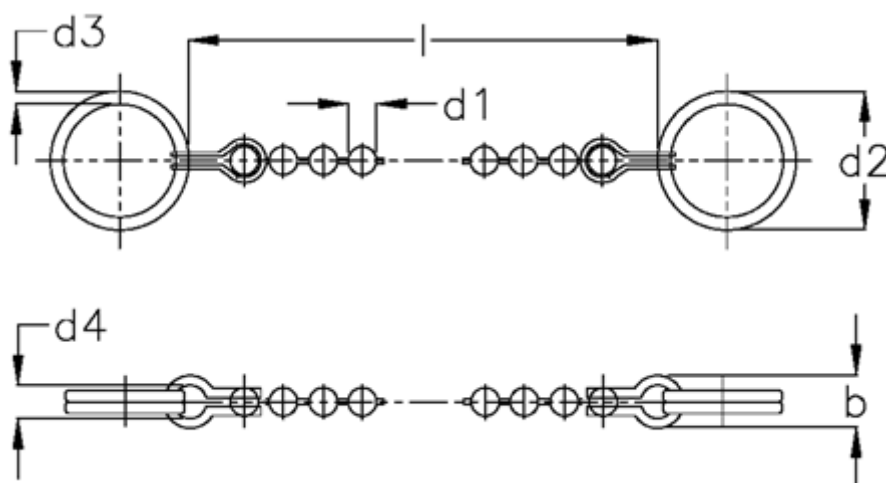

Data Sheet

Article number: 2001550014
Description: E+G Ball chain
GN 111-500-14

Measures

b	= 6
d1	= 3.5
d2	= 14
d3	= 1.0
d4	= 4
l	= 500
Static load (N)	= 50